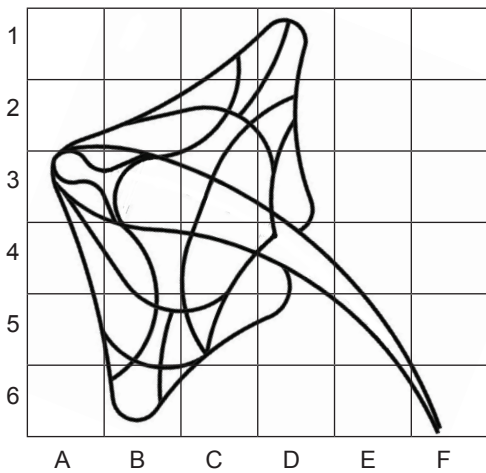

STORIES OF THE MOVING TIDE: Colour in with the Ghost Net Collective
 A Group of rays is called a 'fever'. How many rays can you find swimming in this fever?

Become a Designer Artist
 Design your own ray pattern.

1. Using the grid, redraw the original frame design.
2. Then draw your own ghost net design over the top.

This is how the artists designed the rays that hang in Exchange Square.